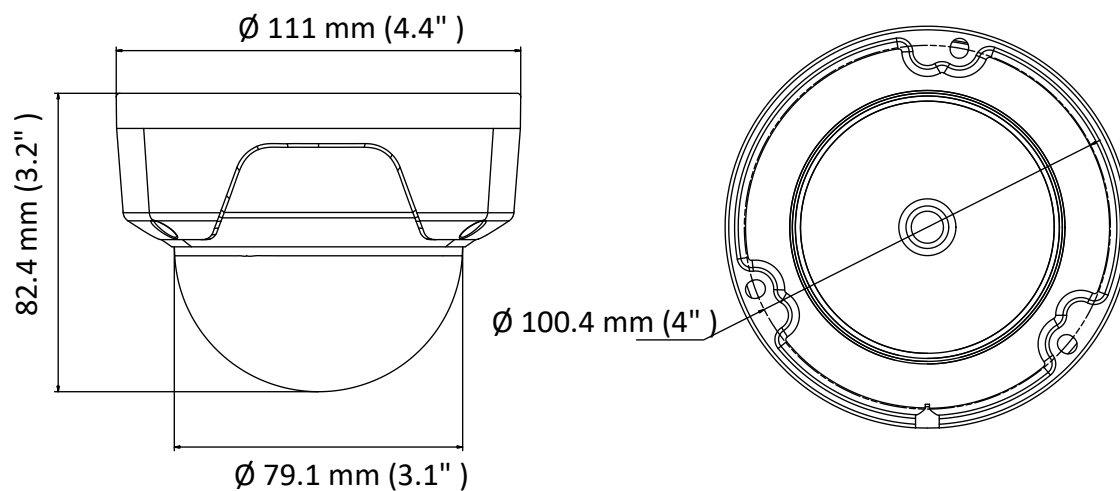

API	ONVIF (PROFILE S, PROFILE G), ISAPI
Simultaneous Live View	Up to 6 channels
User/Host	Up to 32 users 3 levels: Administrator, Operator, and User
Client	HiLookVision PC Client, HiLookVision App
Web Browser	IE8+, Chrome 41.0-44, Firefox 30.0-51, Safari 8.0-11
Interface	
Communication Interface	1 RJ45 10M/100M self-adaptive Ethernet port
General	
Operating Conditions	-30 °C to 50 °C (-22 °F to 122 °F), humidity: 95% or less (non-condensing)
Power Supply	12 VDC ± 25%, 5.5 mm coaxial power plug PoE (802.3af, class 3)
Power Consumption and Current	12 VDC, 0.4 A, Max: 5 W PoE: (802.3af, 36 V to 57 V), 0.2 A to 0.13 A, Max: 7 W
Ingress Protection	IP67, IK10
Material	Without –M model: Bubble: plastic, front cover: plastic, bottom base: metal –M model: Bubble: plastic, front cover: metal, bottom base: metal
Dimensions	Camera: Ø 111 mm × 82.4 mm (Ø 4.4" × 3.2") With package: 134 mm × 134 mm × 108 mm (5.3" × 5.3" × 4.3")
Weight	Without –M model: Camera: Approx. 410 g (0.9 lb.) With package: Approx. 610 g (1.3 lb.) –M model: Camera: Approx. 453 g (1 lb.) With package: Approx. 662 g (1.5 lb.)

Available Models

IPC-D120H (2.8/4/6 mm), IPC-D120H-M (2.8/4 mm)

Dimension

Accessory

HIA-J204
Inclined Ceiling
Mount

HIA-B101-110
Pendant Mount

HIA-B401-110
Wall Mount

HIA-B401-110B
Wall Mount